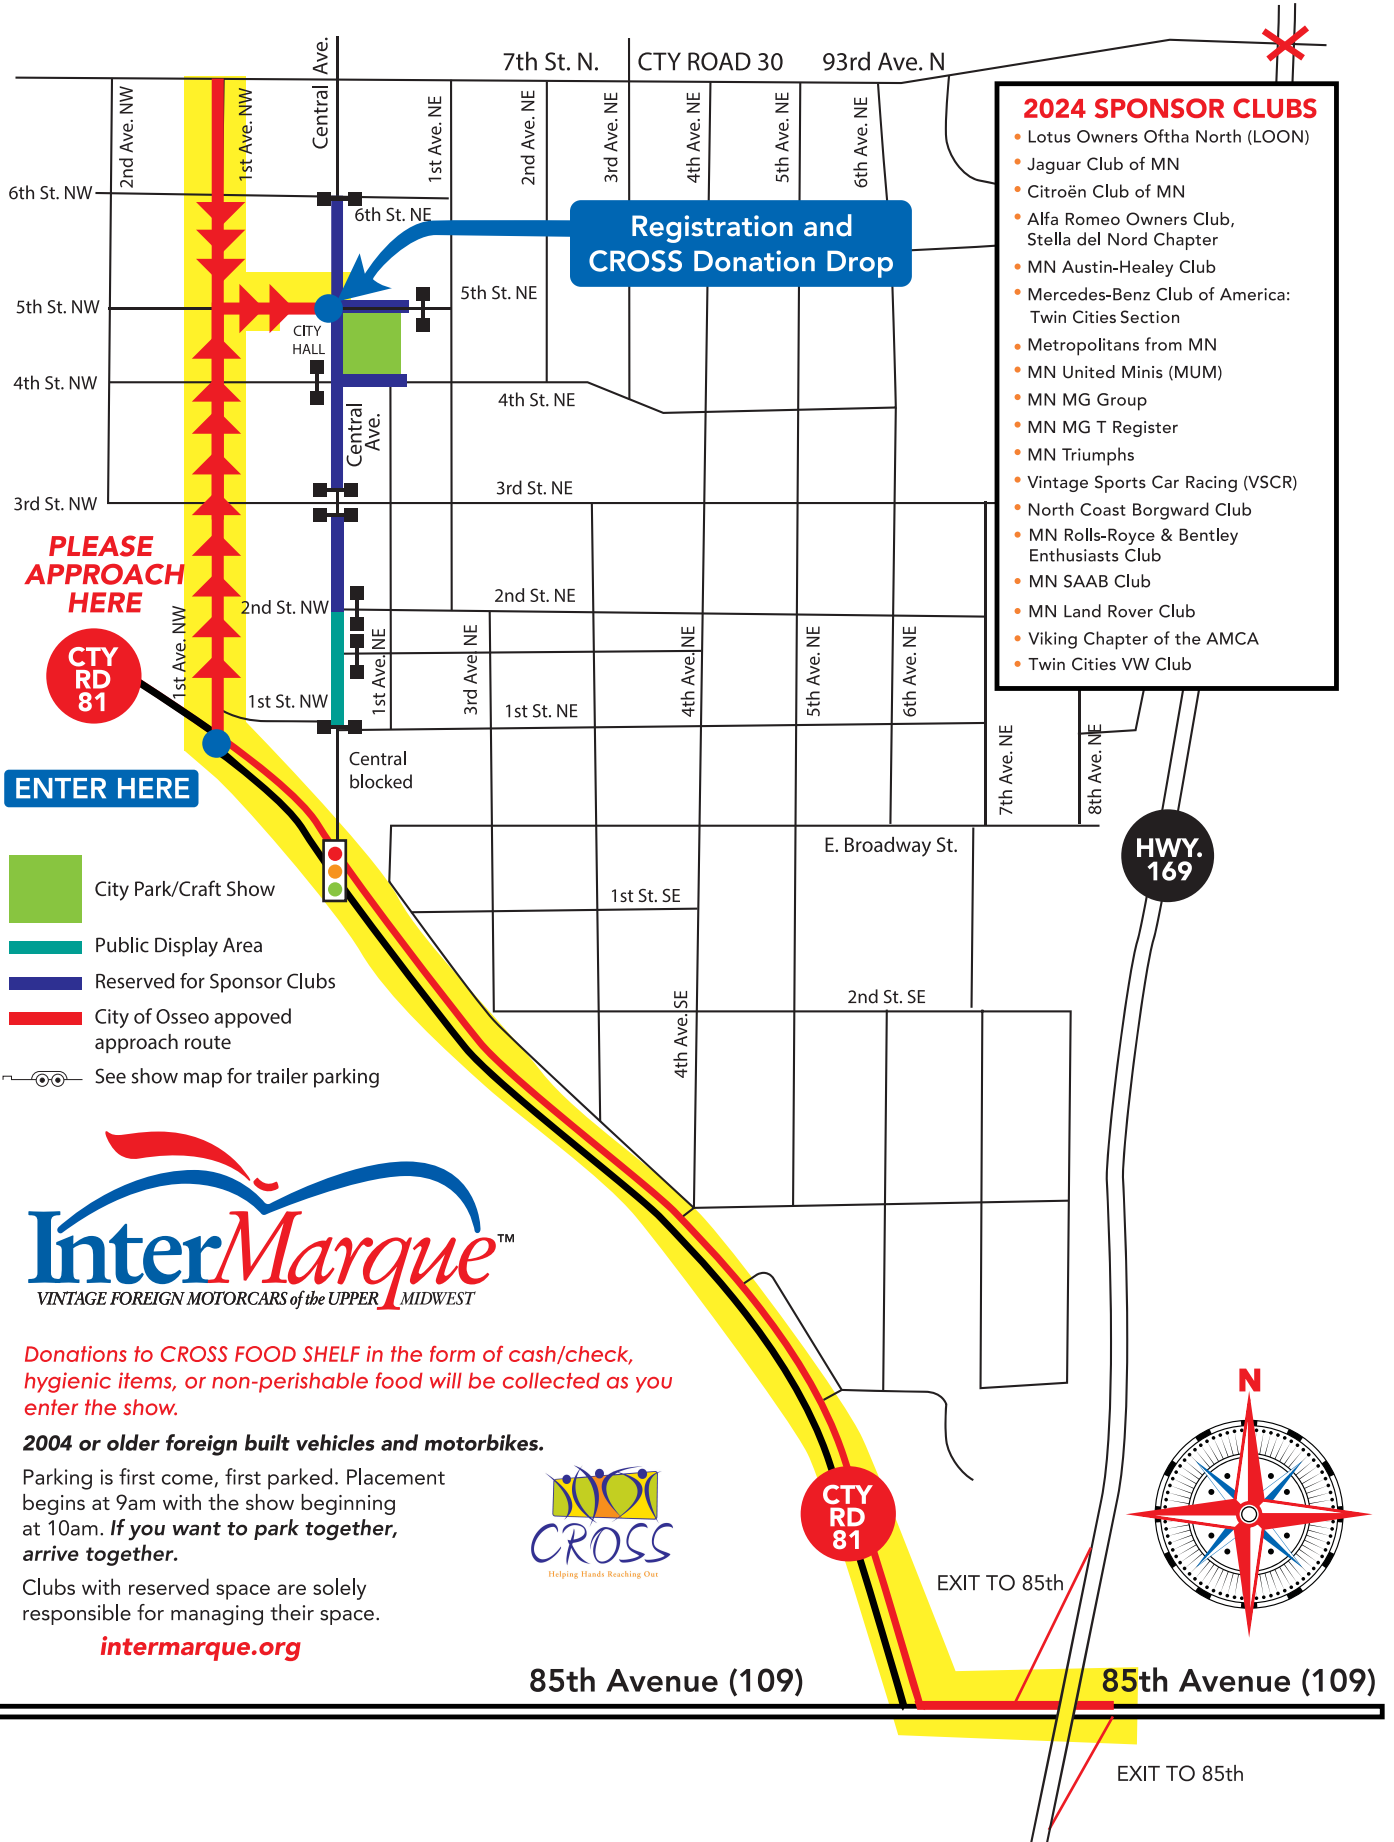

# 2024 Spring Kick-Off and Craft Show

May 18 • Downtown Osseo, MN • 10am-3pm • Rain or Shine

Donations to CROSS FOOD SHELF in the form of cash/check, hygienic items, or non-perishable food will be collected as you enter the show.

2004 or older foreign built vehicles and motorbikes.

Parking is first come, first parked. Placement begins at 9am with the show beginning at 10am. **If you want to park together, arrive together.**

Clubs with reserved space are solely responsible for managing their space.